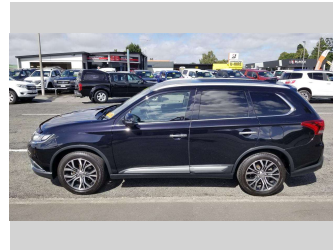

# 2018 Mitsubishi Outlander VRX

**Darryl Phillips**  
MOTOR COMPANY  
Ph. 03 308 2441 M. 027 275 8617 www.darrylphillips.co.nz

- Trade ins are welcome**  
Easy straight forward process
- Easy & Fast Finance**  
Quick & Affordable
- Car Insurance**  
Comprehensive, easy & simple
- Extended Warranties**  
Coverage for up to 5 years

Body Style  
**5 door, SUV / 4x4**

Odometer  
**130,628 km**

Engine  
**2400 cc**

Fuel Type  
**Petrol**

Transmission  
**Automatic**

Wheels  
-

VIN  
**JMFXTGF8WJZ006522**

Interior  
**Charcoal**