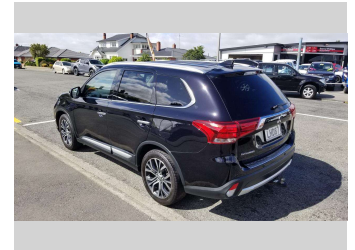

# 2018 Mitsubishi Outlander VRX

**Darryl Phillips**  
MOTOR COMPANY  
Ph. 03 308 2441 M. 027 275 8617 www.darrylphillips.co.nz

- Trade ins are welcome**  
Easy straight forward process
- Easy & Fast Finance**  
Quick & Affordable
- Car Insurance**  
Comprehensive, easy & simple
- Extended Warranties**  
Coverage for up to 5 years

Body Style  
**5 door, SUV / 4x4**

Odometer  
**130,628 km**

Engine  
**2400 cc**

Fuel Type  
**Petrol**

Transmission  
**Automatic**

Wheels  
-

VIN  
**JMFXTGF8WJZ006522**

Interior  
**Charcoal**