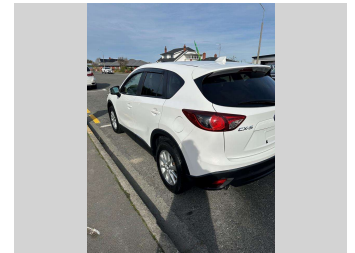

# 2014 Mazda CX-5 20S

**Darryl Phillips**  
MOTOR COMPANY  
Ph. 03 308 2441 M: 027 275 8617 www.darrylphillips.co.nz

- Trade ins are welcome**  
Easy straight forward process
- Easy & Fast Finance**  
Quick & Affordable
- Car Insurance**  
Comprehensive, easy & simple
- Extended Warranties**  
Coverage for up to 3 years

Body Style  
**5 door, RV-SUV**

Odometer  
**76,000 km**

Engine  
**2000 cc**

Fuel Type  
**Petrol**

Transmission  
**Automatic**

Wheels  
-

VIN  
**7AT0C144X24118331**

Interior  
**Charcoal**