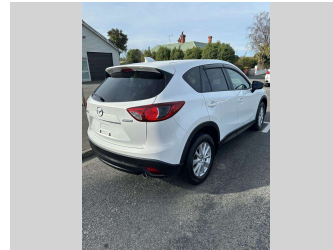

# 2014 Mazda CX-5 20S

**Darryl Phillips**  
MOTOR COMPANY  
Ph. 03 308 2441 M: 027 275 8617 www.darrylphillips.co.nz

- Trade ins are welcome**  
Easy straight forward process
- Easy & Fast Finance**  
Quick & Affordable
- Car Insurance**  
Comprehensive, easy & simple
- Extended Warranties**  
Coverage for up to 3 years

Body Style  
**5 door, RV-SUV**

Odometer  
**76,000 km**

Engine  
**2000 cc**

Fuel Type  
**Petrol**

Transmission  
**Automatic**

Wheels  
-

VIN  
**7AT0C144X24118331**

Interior  
**Charcoal**