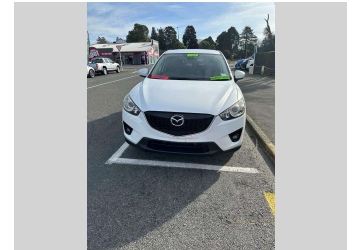

# 2014 Mazda CX-5 20S

**Darryl Phillips**  
MOTOR COMPANY  
Ph. 03 308 2441 M: 027 275 8617 www.darrylphillips.co.nz

- Trade ins are welcome**  
Easy straight forward process
- Easy & Fast Finance**  
Quick & Affordable
- Car Insurance**  
Comprehensive, easy & simple
- Extended Warranties**  
Coverage for up to 3 years

Body Style  
**5 door, RV-SUV**

Odometer  
**76,000 km**

Engine  
**2000 cc**

Fuel Type  
**Petrol**

Transmission  
**Automatic**

Wheels  
-

VIN  
**7AT0C144X24118331**

Interior  
**Charcoal**