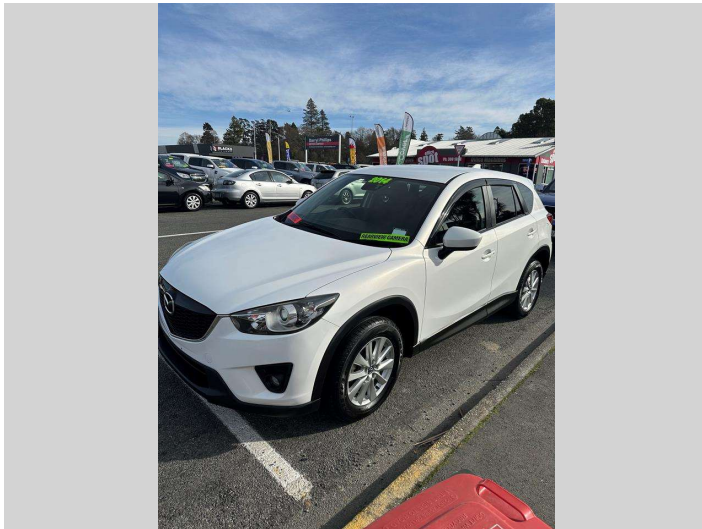

# 2014 Mazda CX-5 20S

**Darryl Phillips**  
MOTOR COMPANY  
Ph. 03 308 2441 M: 027 275 8617 www.darrylphillips.co.nz

- Trade ins are welcome**  
Easy straight forward process
- Easy & Fast Finance**  
Quick & Affordable
- Car Insurance**  
Comprehensive, easy & simple
- Extended Warranties**  
Coverage for up to 3 years

Body Style  
**5 door, RV-SUV**

Odometer  
**76,000 km**

Engine  
**2000 cc**

Fuel Type  
**Petrol**

Transmission  
**Automatic**

Wheels  
-

VIN  
**7AT0C144X24118331**

Interior  
**Charcoal**