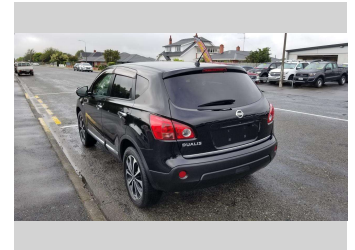

2012 Nissan Dualis 20G

Darryl Phillips
MOTOR COMPANY
Ph. 03 308 2441 M. 027 275 8617 www.darrylphillips.co.nz

- Trade ins are welcome**
Easy straight forward process
- Easy & Fast Finance**
Quick & Affordable
- Car Insurance**
Comprehensive, easy & Simple
- Extended Warranties**
Coverage for up to 3 years

Body Style
5 door, RV-SUV

Odometer
86,048 km

Engine
2000 cc

Fuel Type
Petrol

Transmission
Automatic

Wheels
-

VIN
7AT0DH7HX24350918

Interior
Black