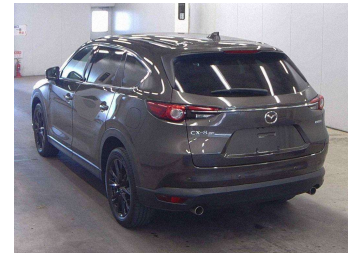

2021 Mazda CX-8 25S

Darryl Phillips
MOTOR COMPANY
 Ph. 03 308 2441 M. 027 275 8617 www.darrylphillips.co.nz

- Trade ins are welcome**
Easy straight forward process
- Easy & Fast Finance**
Quick & Affordable
- Car Insurance**
Comprehensive, easy & simple
- Extended Warranties**
Coverage for up to 5 years

- Top features**
- » 7 Seater
 - » Electric Windows
 - » Parking Sensors
 - » Power Steering
 - » Rear Wiper
 - » Smart Key

Body Style
5 door, RV-SUV

Odometer
63,000 km

Engine
2500 cc

Fuel Type
Petrol

Transmission
Automatic

Wheels
 -

VIN
 -

Interior
Charcoal

Safety
 -

Reg No.
 -

Ext Colour
Brown

History
 -

Seats
7 seats