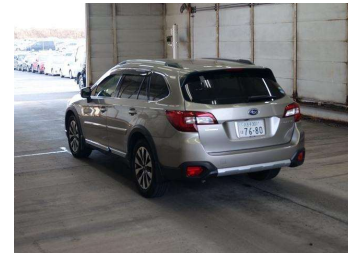

2016 Subaru Outback LIMITED

Darryl Phillips
MOTOR COMPANY
Ph. 03 308 2441 M: 027 275 8617 www.darrylphillips.co.nz

- Trade ins are welcome**
Easy straight forward process
- Easy & Fast Finance**
Quick & Affordable
- Car Insurance**
Comprehensive, easy & simple
- Extended Warranties**
Coverage for up to 5 years

Body Style
SUV / 4x4

Odometer
116,500 km

Engine
2500 cc

Fuel Type
Petrol

Transmission
Automatic

Wheels
-

VIN
-

Interior
Charcoal