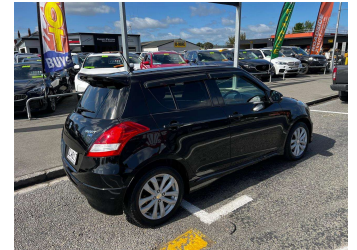

# 2014 Suzuki Swift RS

**Darryl Phillips**  
MOTOR COMPANY  
Ph. 03 308 2441 M: 027 275 8617 www.darrylphillips.co.nz

- Trade ins are welcome**  
Easy straight forward process
- Easy & Fast Finance**  
Quick & Affordable
- Car Insurance**  
Comprehensive, easy & simple
- Extended Warranties**  
Coverage for up to 3 years

Body Style  
**5 door, Hatchback**

Odometer  
**101,500 km**

Engine  
**1200 cc**

Fuel Type  
**Petrol**

Transmission  
**Automatic**

Wheels  
-

VIN  
**7AT0GK0CX24336769**

Interior  
**Charcoal**