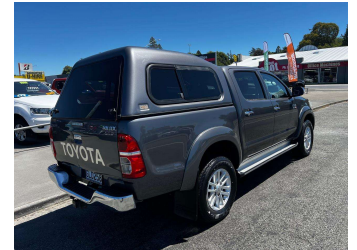

2012 Toyota Hilux SR5 4WD

Darryl Phillips
MOTOR COMPANY
Ph. 03 308 2441 M: 027 275 8617 www.darrylphillips.co.nz

- Trade ins are welcome**
Easy straight forward process
- Easy & Fast Finance**
Quick & Affordable
- Car Insurance**
Comprehensive, easy & Simple
- Extended Warranties**
Coverage for up to 5 years

Body Style
4 door, Ute

Odometer
212,000 km

Engine
3000 cc

Fuel Type
Diesel

Transmission
Automatic

Wheels
278000119"

VIN
MR0FZ29G701727160

Interior
Charcoal