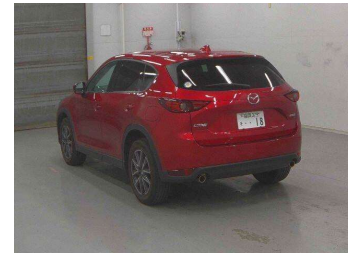

2018 Mazda CX-5 25S L PACKAGE

Darryl Phillips
MOTOR COMPANY
Ph. 03 308 2441 M. 027 275 8617 www.darrylphillips.co.nz

- Trade Ins are welcome**
Easy straight forward process
- Easy & Fast Finance**
Quick & Affordable
- Car Insurance**
Comprehensive, easy & Simple
- Extended Warranties**
Coverage for up to 3 years

Body Style
5 door, RV-SUV

Odometer
31,000 km

Engine
2500 cc

Fuel Type
Petrol

Transmission
Automatic

Wheels
-

VIN
-

Interior
Charcoal