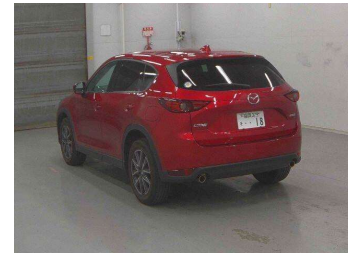

Purchase Price **$31,995**
Includes GST, Registration & Licensing

Finance may be available on this vehicle. Ask one of our friendly staff for more information.

Darryl Phillips
MOTOR COMPANY

Gain peace of mind with Mechanical Breakdown Insurance. **Ask us how.**

Ji JANSSEN
INSURANCE

Top features

- » ABS Brakes
- » Air Bag(s)
- » Air Conditioning
- » Alloys
- » Bluetooth
- » Cam Chain Engine
- » Central Locking
- » Climate Control
- » Cruise Control
- » EFI
- » Electric Mirrors
- » Electric Windows
- » Fog Lights
- » Heated Seats
- » Immobiliser
- » Leather Seats
- » Overdrive
- » Power Steering

Body Style
5 door, RV-SUV

Odometer
31,000 km

Engine
2500 cc

Fuel Type
Petrol

Transmission
Automatic

Wheels
-

VIN
-

Interior
Charcoal

Safety
-

Reg No.
-

Ext Colour
Red

History
-

Seats
5 seats

CO2 Emissions
-

Energy Economy
-

Stock ID: 19515

Darryl Phillips Motor Company | Phone 03 3082441 | Email terence@dpmc.co.nz
600 East Street, Ashburton 7700, New Zealand
www.darrylphillips.co.nz