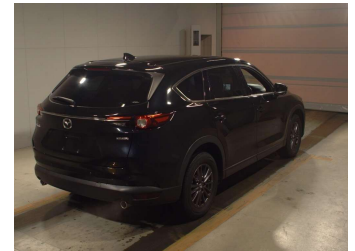

# 2020 Mazda CX-8 25S Smart Edition

**Darryl Phillips**  
MOTOR COMPANY  
Ph. 03 308 2441 M. 027 275 8617 www.darrylphillips.co.nz

- Trade ins are welcome**  
Easy straight forward process
- Easy & Fast Finance**  
Quick & Affordable
- Car Insurance**  
Comprehensive, easy & simple
- Extended Warranties**  
Coverage for up to 3 years

Body Style  
**5 door, RV-SUV**

Odometer  
**32,000 km**

Engine  
**2500 cc**

Fuel Type  
**Petrol**

Transmission  
**Automatic**

Wheels  
-

VIN  
-

Interior  
**Charcoal**