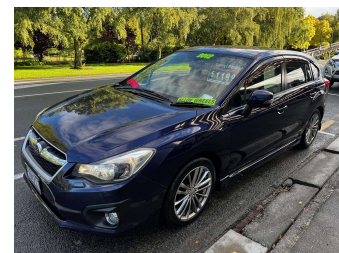

2012 Subaru Impreza Sports 2.0I-S

Darryl Phillips
MOTOR COMPANY
Ph. 03 308 2441 M: 027 275 8617 www.darrylphillips.co.nz

- Trade ins are welcome**
Easy straight forward process
- Easy & Fast Finance**
Quick & Affordable
- Car Insurance**
Comprehensive, easy & simple
- Extended Warranties**
Coverage for up to 3 years

Body Style
5 door, Hatchback

Odometer
113,500 km

Engine
2000 cc

Fuel Type
Petrol

Transmission
Automatic

Wheels
-

VIN
7AT0GF09X22005548

Interior
Charcoal