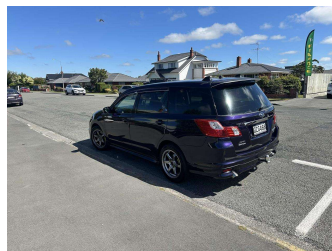

2008 Subaru Exiga

Darryl Phillips
MOTOR COMPANY
Ph. 03 308 2441 M: 027 275 8617 www.darrylphillips.co.nz

- Trade ins are welcome**
Easy straight forward process
- Easy & Fast Finance**
Quick & Affordable
- Car Insurance**
Comprehensive, easy & simple
- Extended Warranties**
Coverage for up to 5 years

Body Style
5 door, People Movers

Odometer
120,000 km

Engine
2000 cc

Fuel Type
Petrol

Transmission
Automatic

Wheels
-

VIN
7AT0GF1RX21008452

Interior
Charcoal