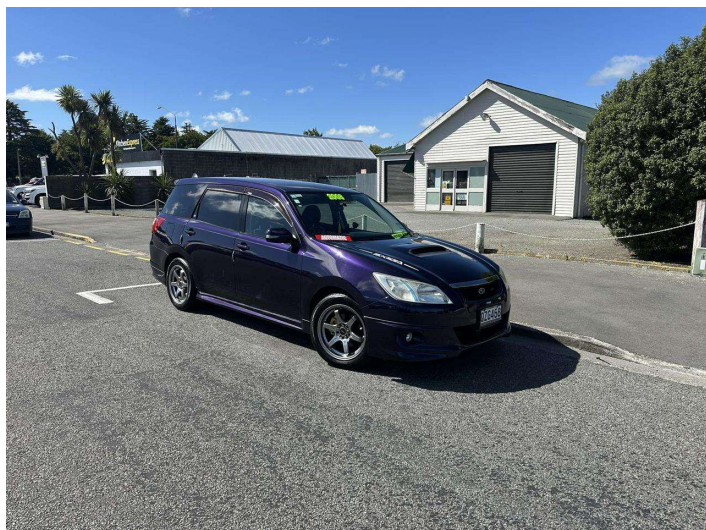

2008 Subaru Exiga

Darryl Phillips
MOTOR COMPANY
Ph. 03 308 2441 M: 027 275 8617 www.darrylphillips.co.nz

- Trade ins are welcome**
Easy straight forward process
- Easy & Fast Finance**
Quick & Affordable
- Car Insurance**
Comprehensive, easy & simple
- Extended Warranties**
Coverage for up to 5 years

Body Style
5 door, People Movers

Odometer
120,000 km

Engine
2000 cc

Fuel Type
Petrol

Transmission
Automatic

Wheels
-

VIN
7AT0GF1RX21008452

Interior
Charcoal