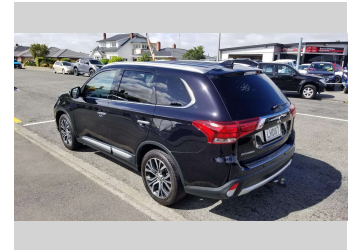

# 2018 Mitsubishi Outlander VRX

**Darryl Phillips**  
MOTOR COMPANY  
Ph. 03 308 2441 M. 027 275 8617 www.darrylphillips.co.nz

- Trade Ins are welcome**  
Easy straight forward process
- Easy & Fast Finance**  
Quick & Affordable
- Car Insurance**  
Comprehensive, easy & simple
- Extended Warranties**  
Coverage for up to 5 years

Body Style  
**5 door, SUV / 4x4**

Odometer  
**130,628 km**

Engine  
**2400 cc**

Fuel Type  
**Petrol**

Transmission  
**Automatic**

Wheels  
-

VIN  
**JMFXTGF8WJZ006522**

Interior  
**Charcoal**