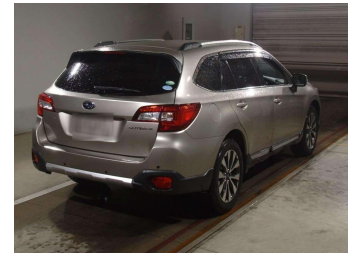

# 2015 Subaru Outback LIMITED

**Darryl Phillips**  
MOTOR COMPANY  
Ph. 03 308 2441 M. 027 275 8617 www.darrylphillips.co.nz

- Trade Ins are welcome**  
Easy straight forward process
- Easy & Fast Finance**  
Quick & Affordable
- Car Insurance**  
Comprehensive, easy & Simple
- Extended Warranties**  
Coverage for up to 5 years

**Purchase Price** **\$22,995**  
Includes GST, Registration & Licensing

Finance may be available on this vehicle. Ask one of our friendly staff for more information.

Gain peace of mind with Mechanical Breakdown Insurance. **Ask us how.**

Body Style  
**Station Wagon**

Odometer  
**63,600 km**

Engine  
**2500 cc**

Fuel Type  
**Petrol**

Transmission  
**Automatic**

Wheels  
-

VIN  
-

Interior  
**Charcoal**