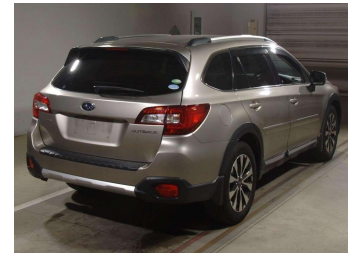

2015 Subaru Outback LIMITED

Darryl Phillips
MOTOR COMPANY
Ph. 03 308 2441 M. 027 275 8617 www.darrylphillips.co.nz

- Trade Ins are welcome**
Easy straight forward process
- Easy & Fast Finance**
Quick & Affordable
- Car Insurance**
Comprehensive, easy & Simple
- Extended Warranties**
Coverage for up to 5 years

Body Style
Station Wagon

Odometer
92,300 km

Engine
2500 cc

Fuel Type
Petrol

Transmission
Automatic

Wheels
-

VIN
-

Interior
Charcoal